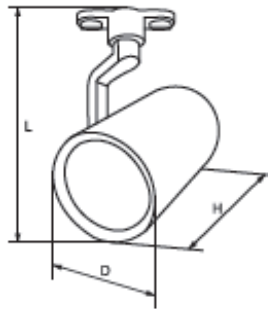

TECHNICAL SPECIFICATION

LED Track lights SKY TL808

Technical data

- Power: 12W
- Colour temperature: 4000K; 2700K
- Rated voltage: 230V / 50/60Hz
- Lumens /whole fixture/: 900lm
- Light source: LED lamp PAR30
- Switch on/off > 20000
- Protection against dust and moisture: IP20
- Housing: aluminum
- Colour of the housing: white; black
- Long life: 30000 hours
- Beam angle: 38°
- Power factor $\lambda > 0.9$
- Colour rendering index: $Ra \geq 80$

Variants and dimensions

Watt	LED chip lumens (lm)	Whole fixture lumens	Colour temp.	Colour body	Size			Catalogue number	Packing (pcs)
					L	D	H		
12W	1440	900	4000K	white	150	100	210	93SKY340	1
12W	1440	900	2700K	white	150	100	210	93SKY327	1
12W	1440	900	4000K	black	150	100	210	93SKY440	1
12W	1440	900	2700K	black	150	100	210	93SKY427	1